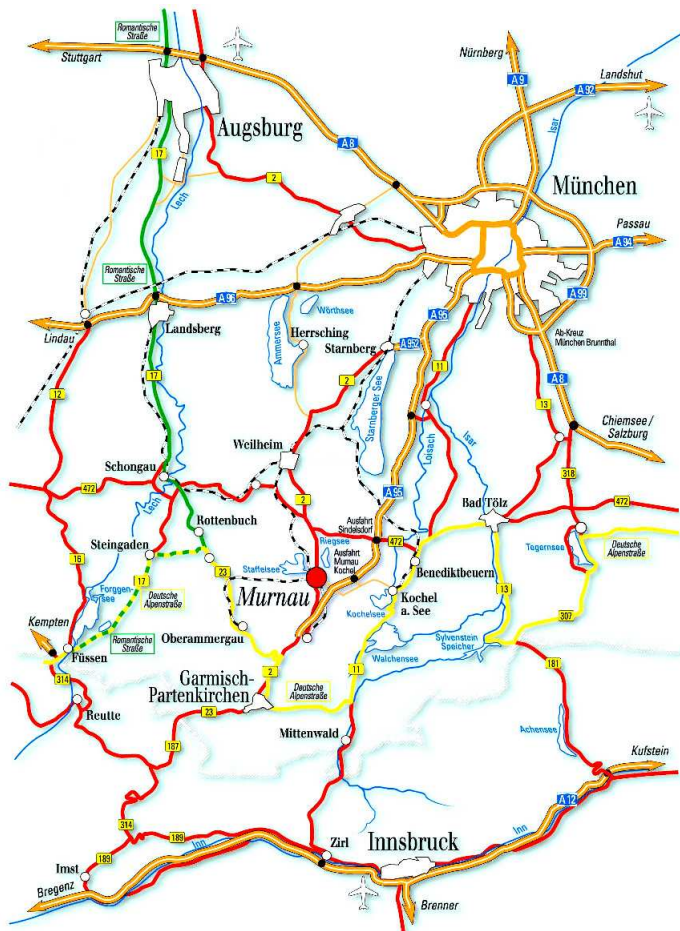

Alpenhof MURNAU

Driving instructions

North:

From the North and from the international airport of Munich, please take the Highway A9 Nuernberg-Munich to Munich and follow the signs to the Highway A95 Munich-Garmisch-Partenkirchen. On the south end of Munich, you drive on the Highway A95 until the exit Nr. 10 Murnau/Kochel and drive to Murnau. In Murnau, please follow the red route in our hotel guidance system.

West:

From the West please take the Highway A96 Munich-Lindau and drive to Munich. There follow the signs to the Highway A95 Munich-Garmisch-Partenkirchen. On the south end of Munich, you drive on the Highway A95 until the exit Nr. 10 Murnau/Kochel and drive to Murnau. In Murnau, please follow the red route in our hotel guidance system.

South:

From the South please take the Highway A13 Brenner (Italy)-Innsbruck (Austria) to Innsbruck. From there you follow the signs to Highway A12 Innsbruck-Bregenz direction Bregenz-Garmisch-Partenkirchen. You leave this Highway at the exit Nr. 87 Zirl Ost and follow the main road B177 direction Garmisch-Partenkirchen. From the border at Scharnitz (Austria) you follow the main road B2 to Murnau. Before you achieve the sign for Murnau, please turn left into Ramsachstraße.

East:

From the East please take the Highway A8 Salzburg/Munich to Munich. At the exit Nr. 99 Irschenberg, follow the main road B472 direction Bad Toelz/Murnau for 62 km. Passing the small village Habach, please turn left to the main road ST2038. Arriving at the main road B2 please turn left to Murnau. Please stay on the B2 direction Garmisch-Partenkirchen and follow the red route in our hotel guidance system.